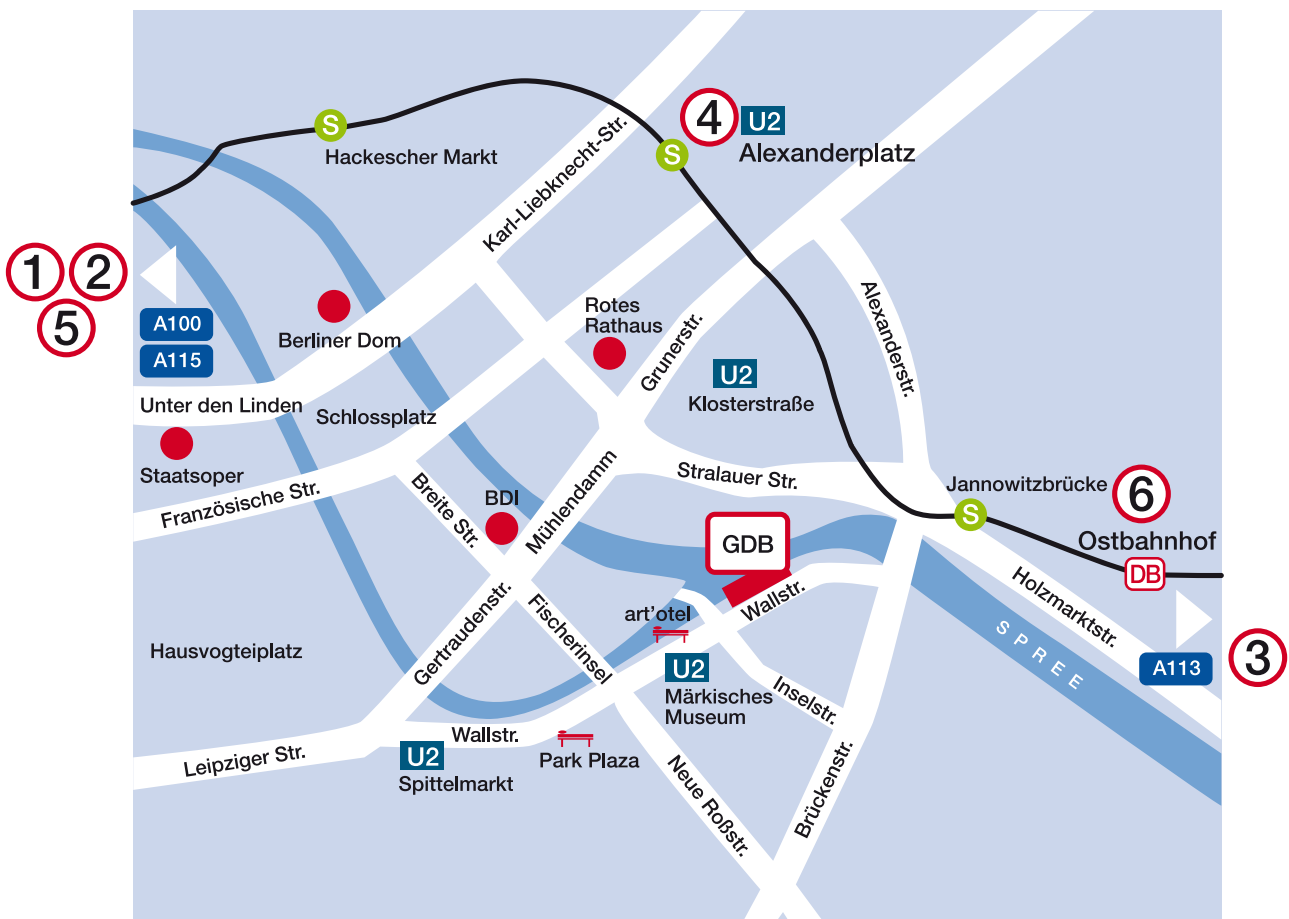

Directions

to Gesamtverband der Deutschen Buntmetallindustrie (GDB)

Wallstr. 58/59
10179 Berlin

Tel.: +49 30 726207-110
www.GDB-online.org